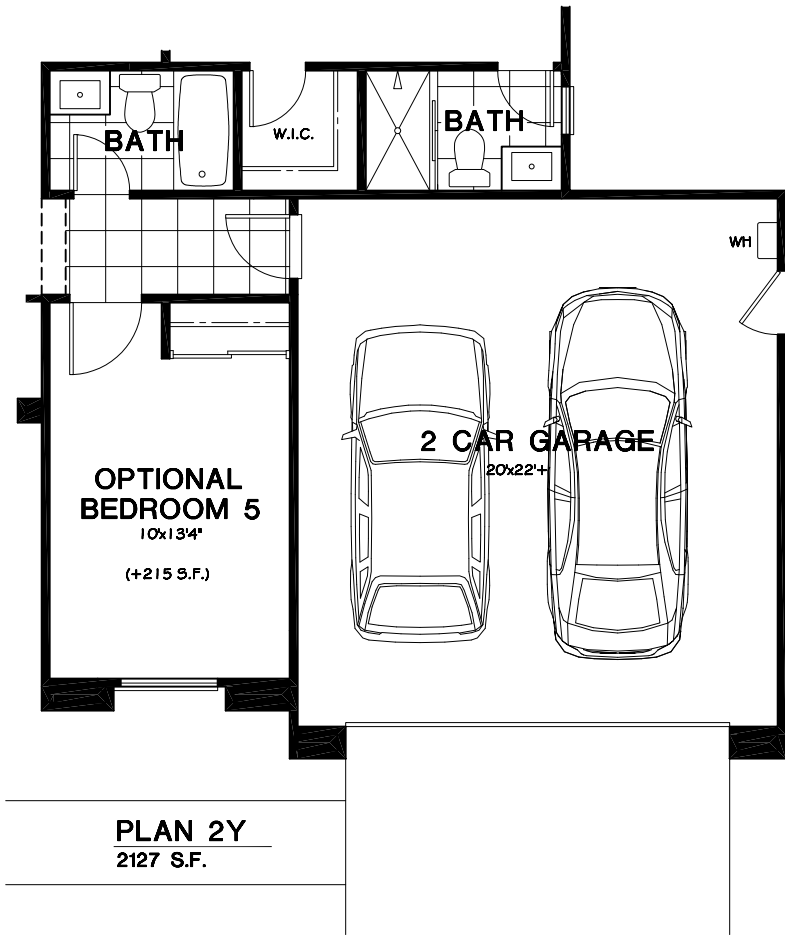

45'-0" 2-CAR

55'-0" 3-CAR

60'-6"

Vista Hacienda

PLAN 1 1710 - 1925 S.F.

DATE: 3/8/2021

43'-0" 2-CAR

52'-0" 3-CAR

66'-8" / 68'-8"

Vista Hacienda
PLAN 2 1912 - 2127 S.F.
 DATE: 3/8/2021

46'-0" 2-CAR

56'-0" 3-CAR

70'-0"

Vista Hacienda

PLAN 3 2026 - 2243 S.F.

DATE: 3/8/2021