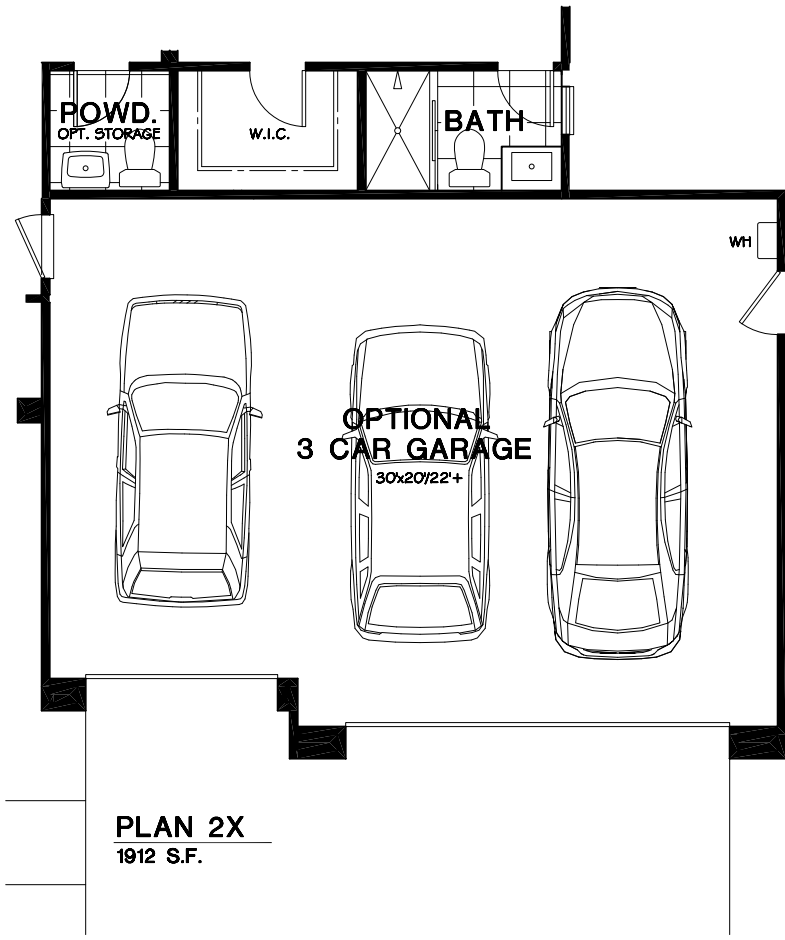

45'-0" 2-CAR

55'-0" 3-CAR

60'-6"

Vista Hacienda

PLAN 1 1710 - 1925 S.F.

DATE: 3/8/2021

43'-0" 2-CAR

52'-0" 3-CAR

66'-8" / 68'-8"

Vista Hacienda
PLAN 2 1912 - 2127 S.F.
 DATE: 3/8/2021

46'-0" 2-CAR

56'-0" 3-CAR

70'-0"

Vista Hacienda

PLAN 3 2026 - 2243 S.F.

DATE: 3/8/2021