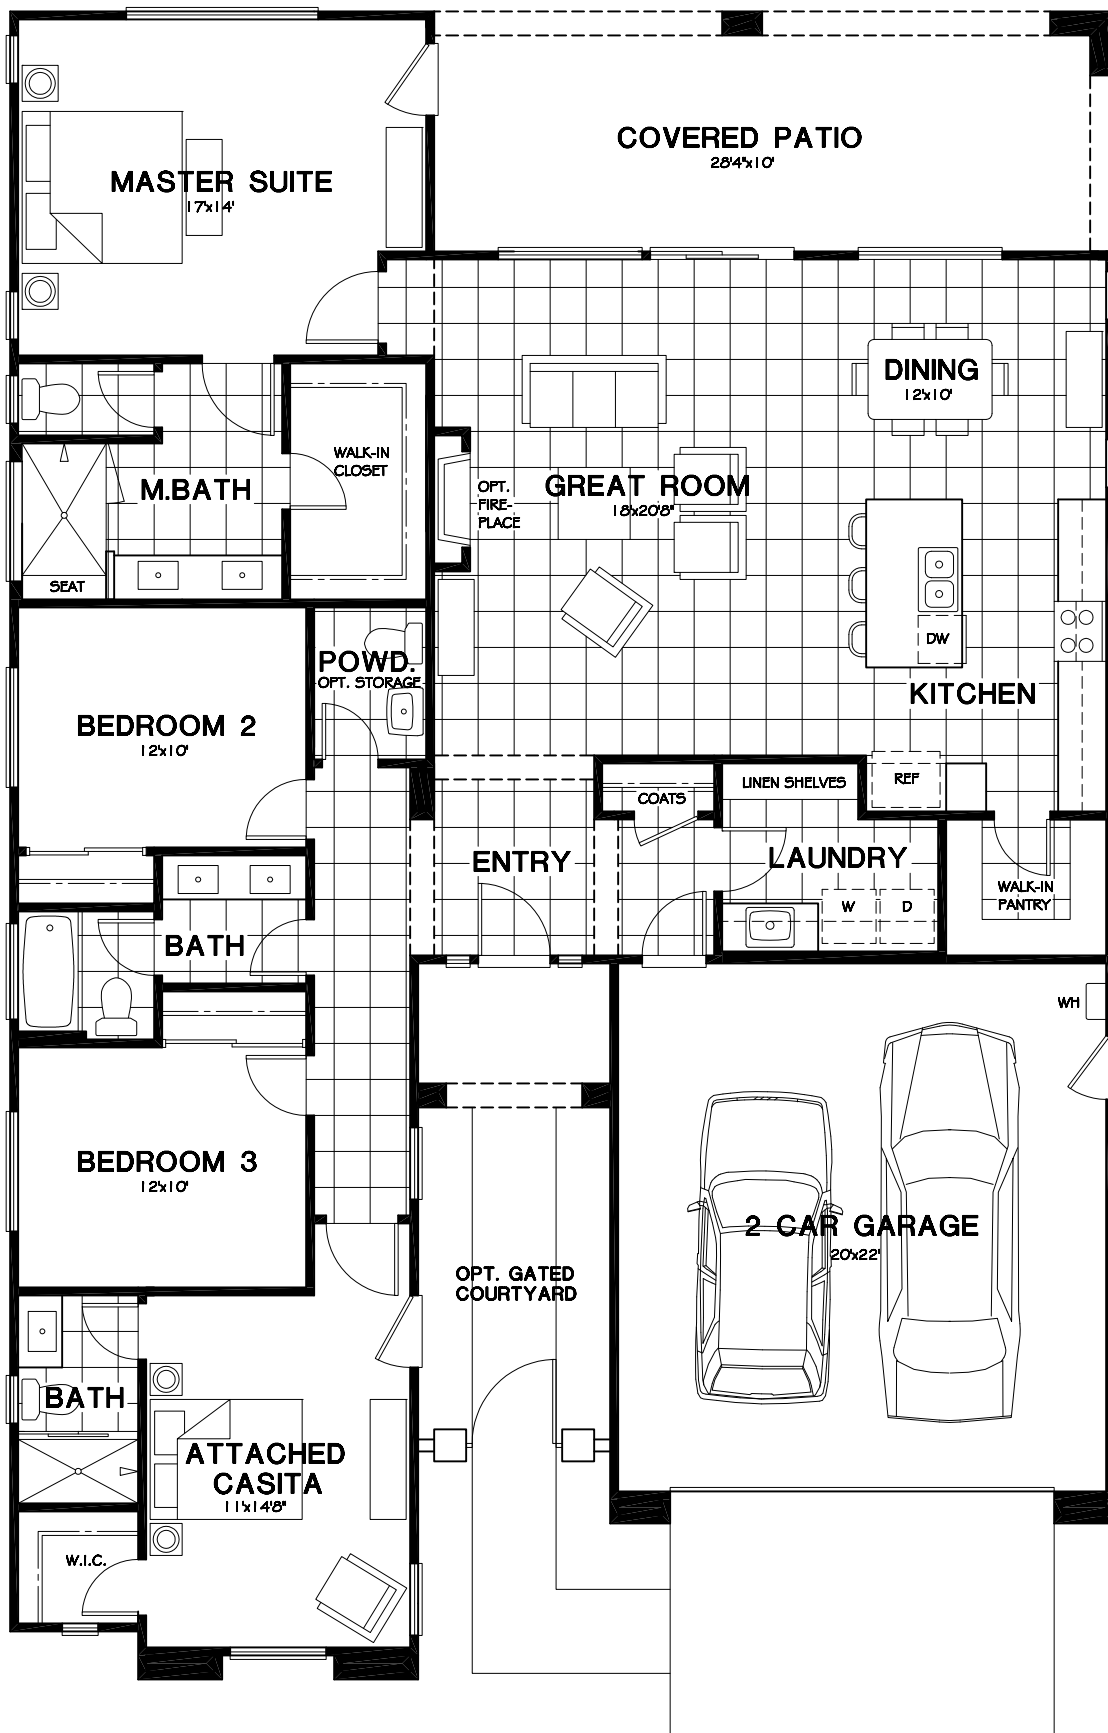

45'-0" 2-CAR

55'-0" 3-CAR

60'-6"

Vista Hacienda

PLAN 1 1710 - 1925 S.F.

DATE: 3/8/2021

43'-0" 2-CAR

52'-0" 3-CAR

66'-8" / 68'-8"

Vista Hacienda
PLAN 2 1912 - 2127 S.F.
 DATE: 3/8/2021

46'-0" 2-CAR

56'-0" 3-CAR

70'-0"

Vista Hacienda

PLAN 3 2026 - 2243 S.F.

DATE: 3/8/2021