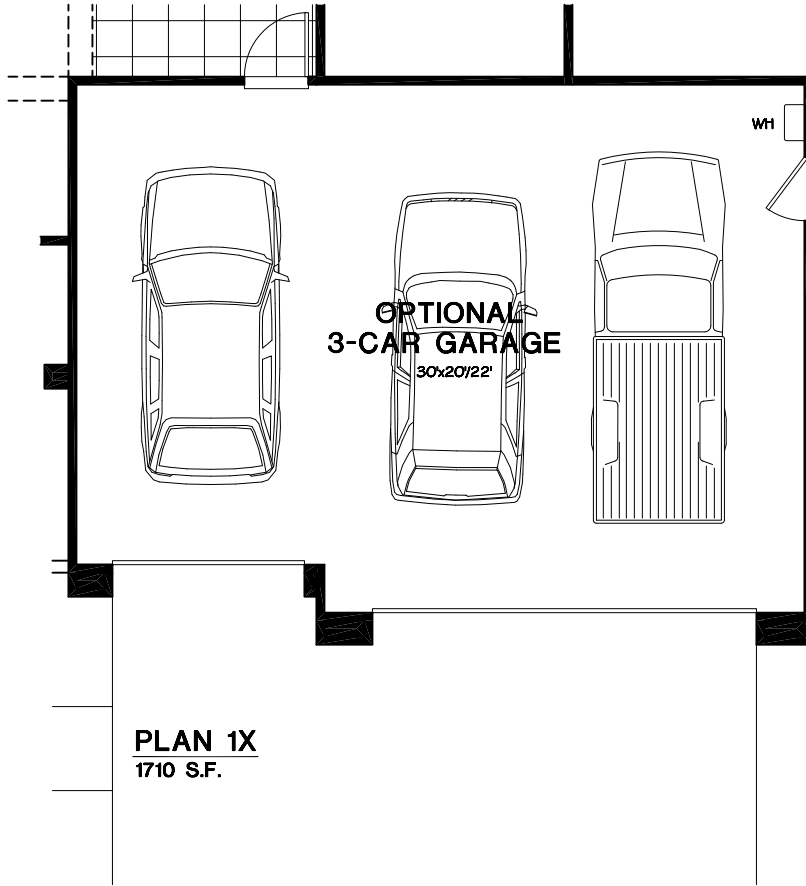

45'-0" 2-CAR

55'-0" 3-CAR

60'-6"

Vista Hacienda

PLAN 1 1710 - 1925 S.F.

DATE: 3/8/2021

43'-0" 2-CAR

52'-0" 3-CAR

66'-8" / 68'-8"

Vista Hacienda
PLAN 2 1912 - 2127 S.F.
 DATE: 3/8/2021

46'-0" 2-CAR

56'-0" 3-CAR

70'-0"

Vista Hacienda

PLAN 3 2026 - 2243 S.F.

DATE: 3/8/2021