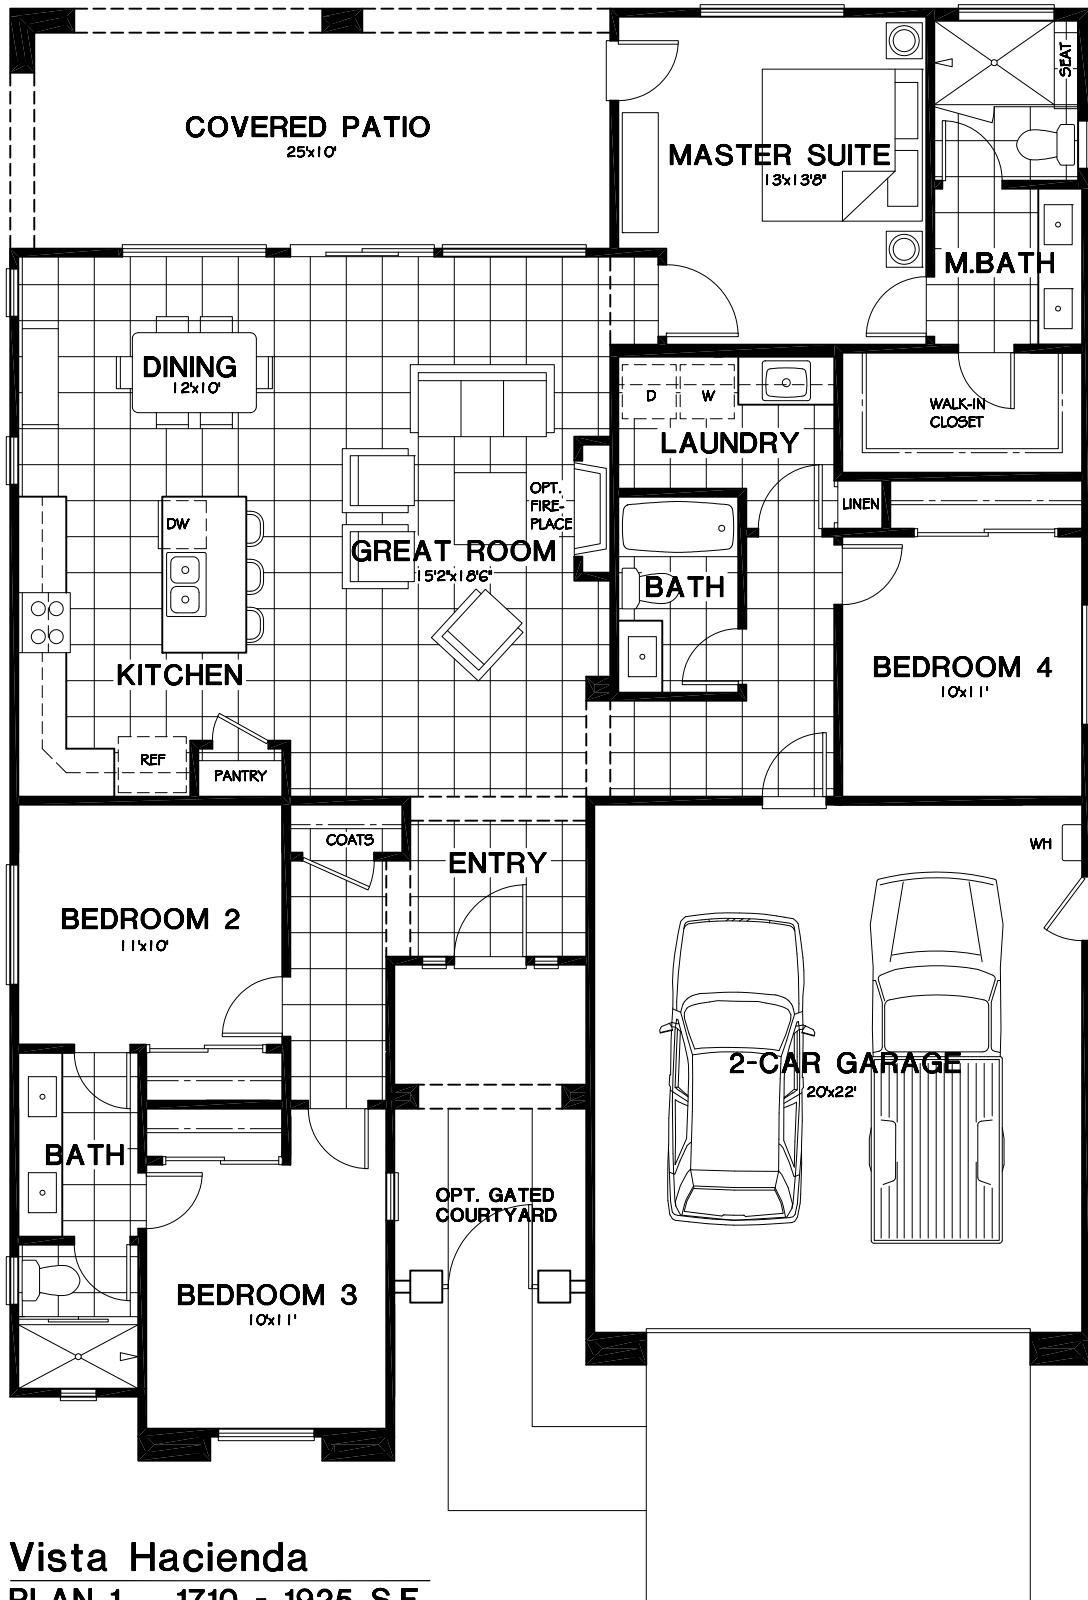

45'-0" 2-CAR

55'-0" 3-CAR

60'-6"

Vista Hacienda

PLAN 1 1710 - 1925 S.F.

DATE: 3/8/2021

43'-0" 2-CAR

52'-0" 3-CAR

66'-8" / 68'-8"

Vista Hacienda
PLAN 2 1912 - 2127 S.F.
 DATE: 3/8/2021

46'-0" 2-CAR

56'-0" 3-CAR

70'-0"

Vista Hacienda

PLAN 3 2026 - 2243 S.F.

DATE: 3/8/2021