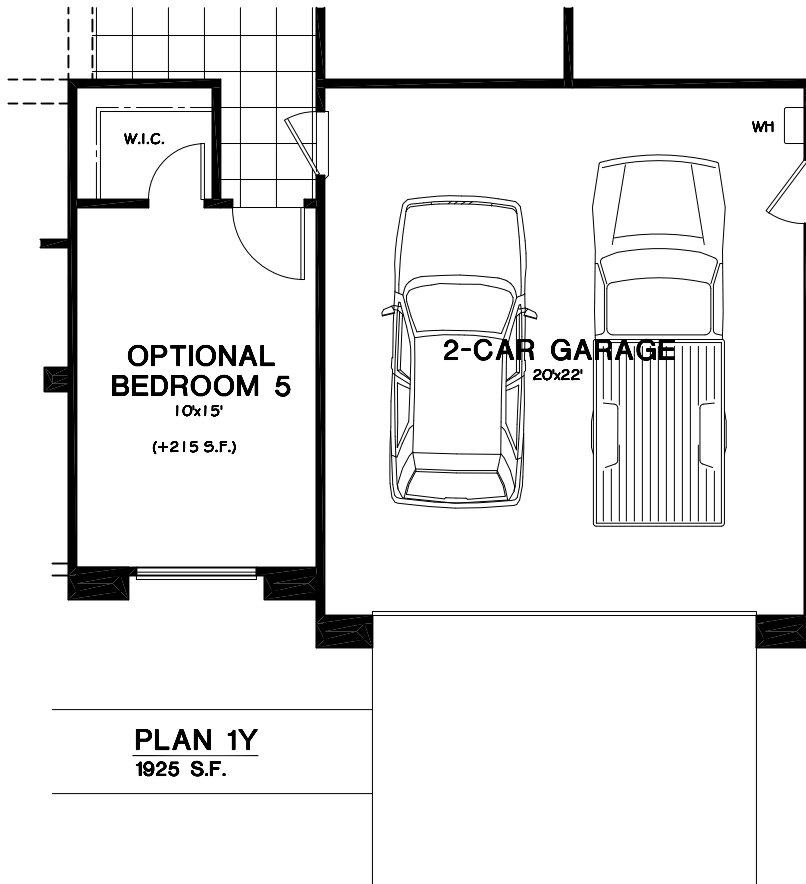

45'-0" 2-CAR

55'-0" 3-CAR

60'-6"

Vista Hacienda

PLAN 1 1710 - 1925 S.F.

DATE: 3/8/2021

43'-0" 2-CAR

52'-0" 3-CAR

66'-8" / 68'-8"

Vista Hacienda
PLAN 2 1912 - 2127 S.F.
 DATE: 3/8/2021

46'-0" 2-CAR

56'-0" 3-CAR

70'-0"

Vista Hacienda

PLAN 3 2026 - 2243 S.F.

DATE: 3/8/2021