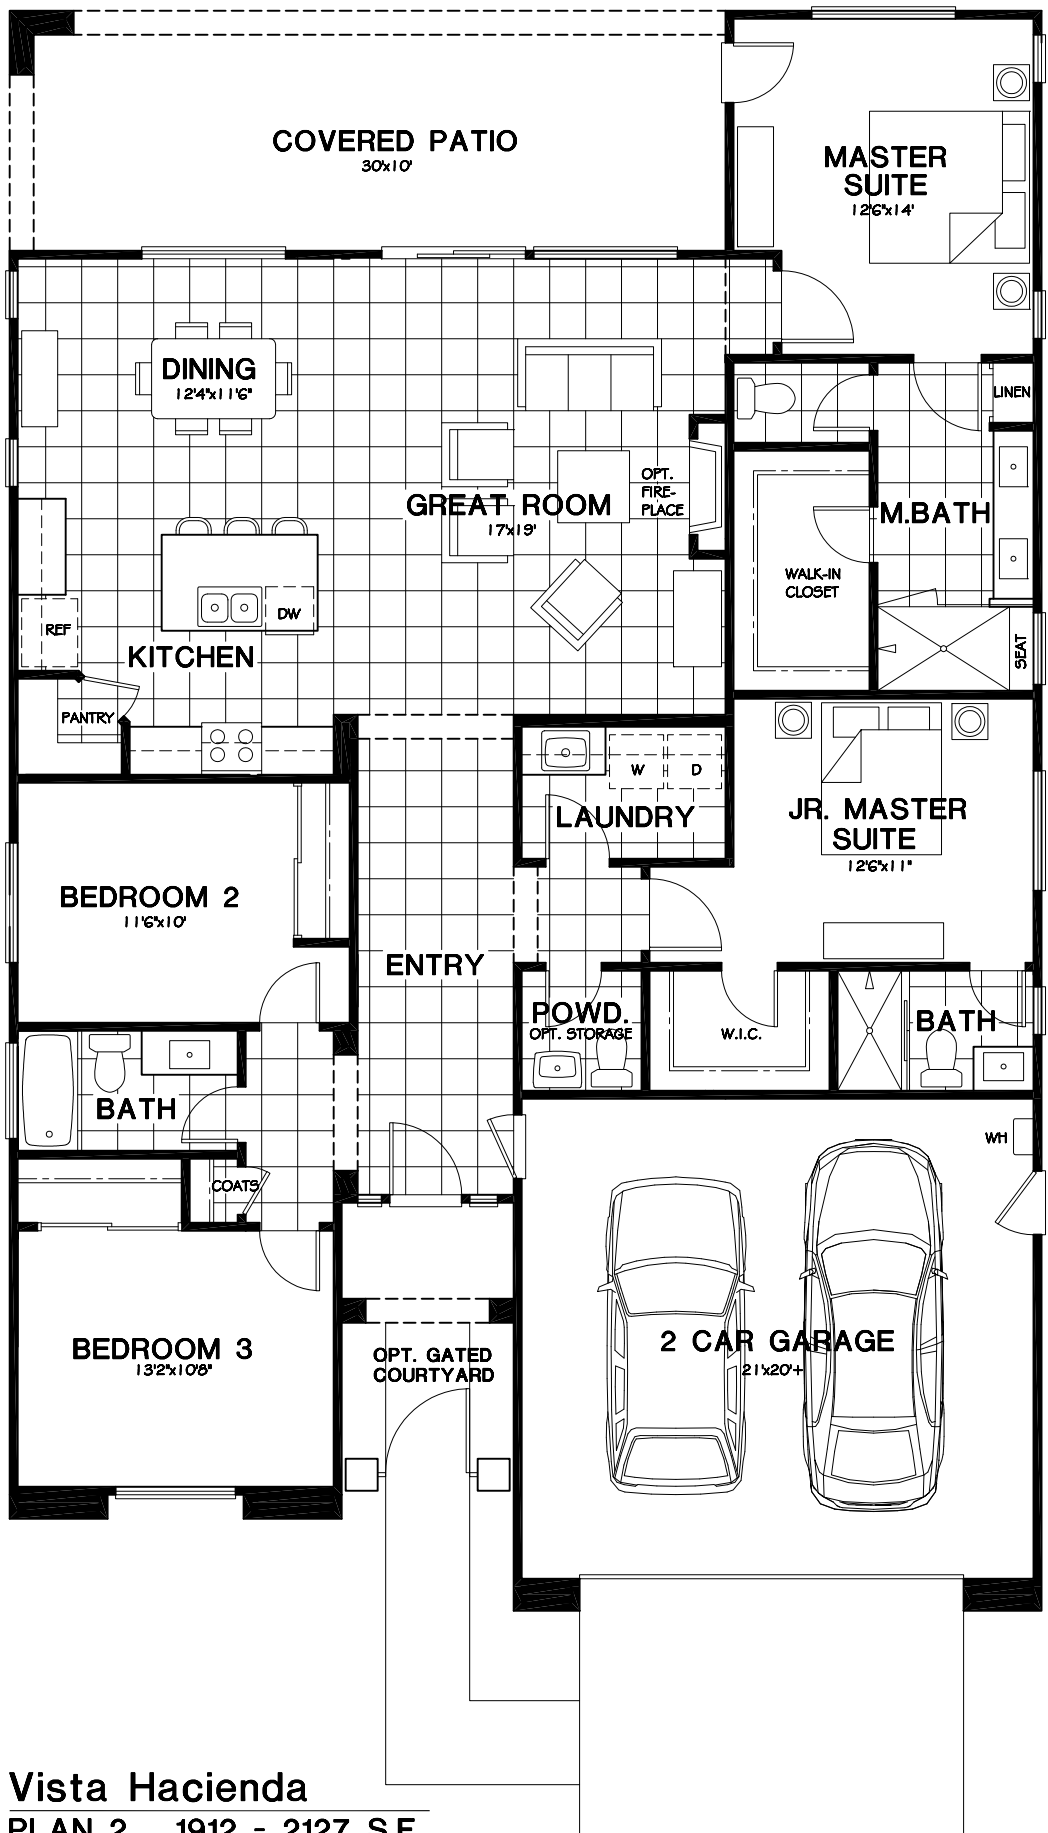

45'-0" 2-CAR

55'-0" 3-CAR

60'-6"

Vista Hacienda

PLAN 1 1710 - 1925 S.F.

DATE: 3/8/2021

43'-0" 2-CAR

52'-0" 3-CAR

66'-8" / 68'-8"

Vista Hacienda
PLAN 2 1912 - 2127 S.F.
 DATE: 3/8/2021

46'-0" 2-CAR

56'-0" 3-CAR

70'-0"

Vista Hacienda

PLAN 3 2026 - 2243 S.F.

DATE: 3/8/2021